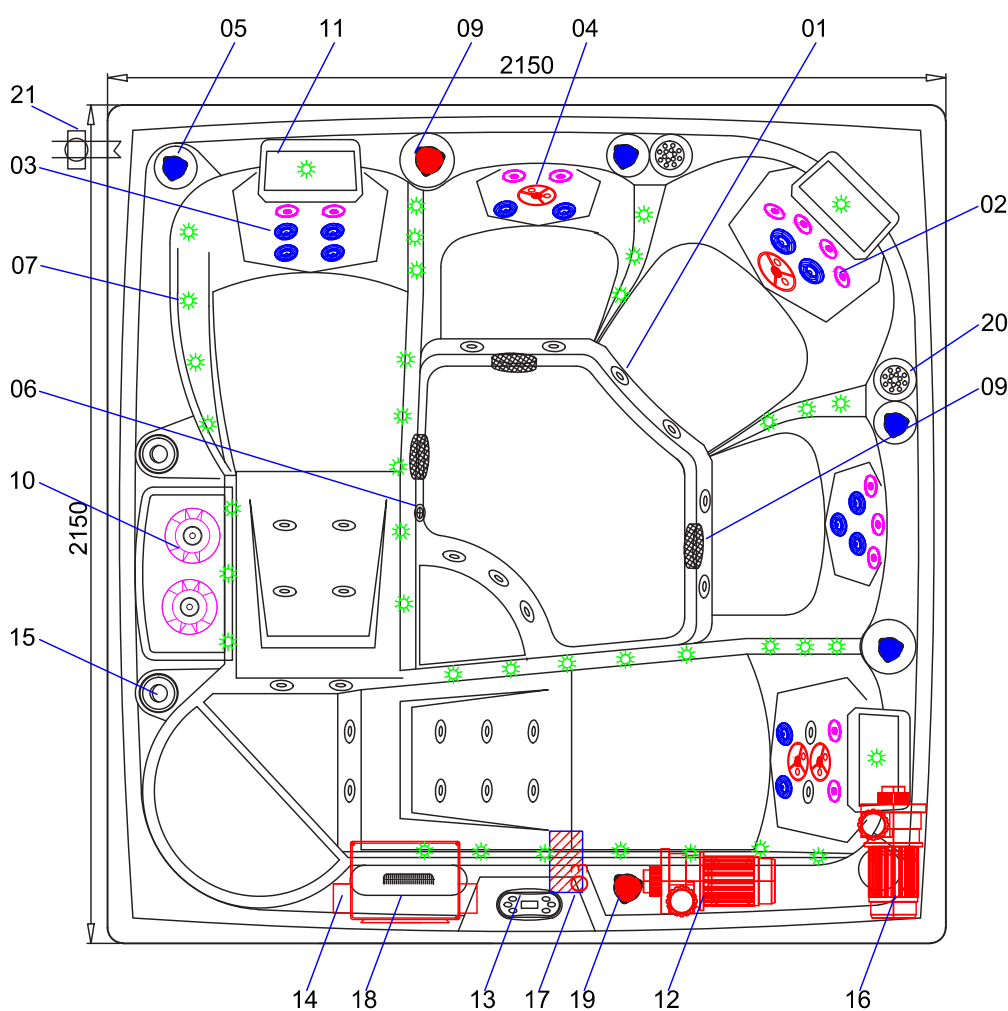

RAWA

- 01 2" Direct jet [25 pcs]
- 02 2" adjustable jet [13 pcs]
- 03 3" adjustable jet [13 pcs]
- 04 5" adjustable jet [4 pcs]
- 05 air inlet switch of jet
- 06 Ozonier hole
- 07 LED light
- 08 Backwater network
- 09 fountain switch
- 10 filter
- 11 pillow
- 12 Two-speed water pump 2HP
- 13 computer panel
- 14 electricity box
- 15 fountain
- 16 massage pump 2HP
- 17 Ozonier
- 18 waterfall
- 19 waterfall switch
- 20 LED cup tray
- 21 drain