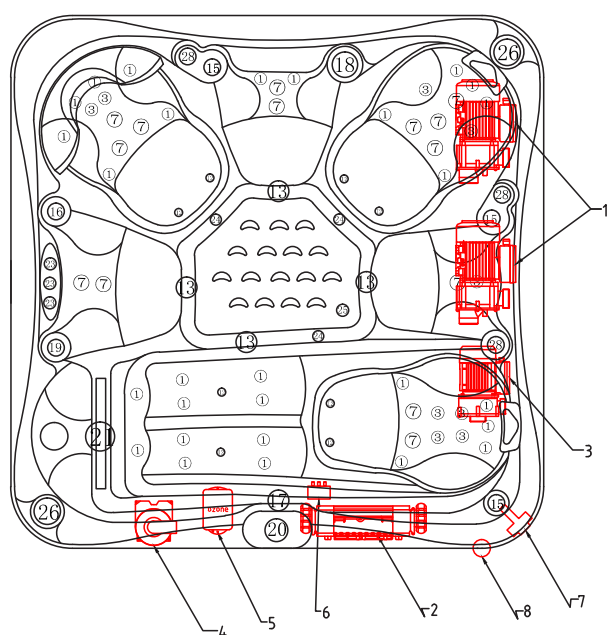

TORA

Item	name	hole size	number	Item	name	hole size	number
1	2"directional jet	Ø38	28	3	2.5"directional jet	Ø46	9
7	3.5"double roto jet	Ø65	14	12	air jet	Ø30	8
13	200GPM suction	Ø85	4	15	air regulator	Ø44	3
16	water controler	Ø56	1	17	LED light	Ø95	1
18	water diverter	Ø80	1	19	aromatherapy	Ø44	1
20	TP500S panel	/	1	21	filter	/	1
23	water scape	Ø38	3	24	Circulating nozzle	Ø30	3
25	drain	Ø32	1	26	Pop Up Speaker	/	2
28	Cup stand	Ø66	2		Waterline LED lights	Ø12	20

Item	name	number	Item	name	number
1	LX Whiripool Pump(LP300)	2	2	System	1
3	LX Circulate Pump(WTC50)	1	4	Air Blower	1
5	Ozoner Generator	1	6	LED Synchronizer	1
7	Drain	1	8	Cable Hole	1