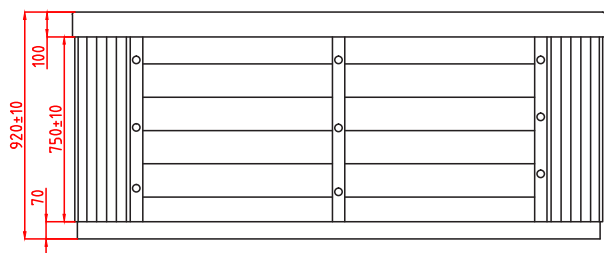

TORA

Item	name	hole size	number	Item	name	hole size	number
1	2"directional jet	Ø38	28	3	2.5"directional jet	Ø46	9
7	3.5"double roto jet	Ø65	14	12	air jet	Ø30	8
13	200GPM suction	Ø85	4	15	air regulator	Ø44	3
16	water controler	Ø56	1	17	LED light	Ø95	1
18	water diverter	Ø80	1	19	aromatherapy	Ø44	1
20	TP500S panel	/	1	21	filter	/	1
23	water scape	Ø38	3	24	Circulating nozzle	Ø30	3
25	drain	Ø32	1	26	Pop Up Speaker	/	2
28	Cup stand	Ø66	2		Waterline LED lights	Ø12	20