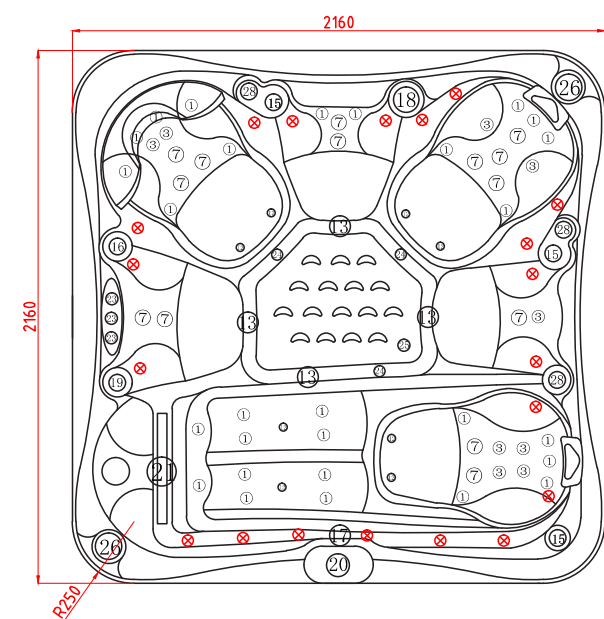

TORA

Item	name	hole size	number	Item	name	hole size	number
1	2"directional jet	Ø38	28	3	2.5"directional jet	Ø46	9
7	3.5"double roto jet	Ø65	14	12	air jet	Ø30	8
13	200GPM suction	Ø85	4	15	air regulator	Ø44	3
16	water controler	Ø56	1	17	LED light	Ø95	1
18	water diverter	Ø80	1	19	aromatherapy	Ø44	1
20	TP500S panel	/	1	21	filter	/	1
23	water scape	Ø38	3	24	Circulating nozzle	Ø30	3
25	drain	Ø32	1	26	Pop Up Speaker	/	2
28	Cup stand	Ø66	2		Waterline LED lights	Ø12	20

Item	name	number	Item	name	number
1	LX Whiripool Pump(LP300)	2	2	System	1
3	LX Circulate Pump(WTC50)	1	4	Air Blower	1
5	Ozoner Generator	1	6	LED Synchronizer	1
7	Drain	1	8	Cable Hole	1