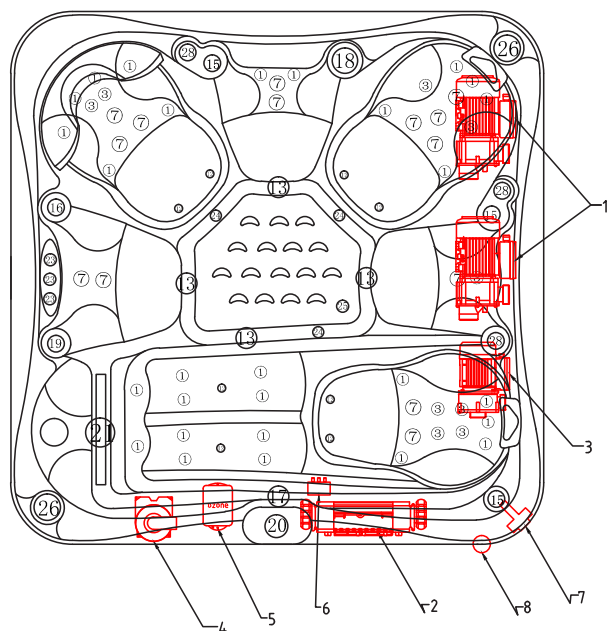

TORA

Item	name	number	Item	name	number
1	LX Whiripool Pump(LP300)	2	2	System	1
3	LX Circulate Pump(WTC50)	1	4	Air Blower	1
5	Ozoner Generator	1	6	LED Synchronizer	1
7	Drain	1	8	Cable Hole	1

Item	name	hole size	number	Item	name	hole size	number
1	2"directional jet	∅38	28	3	2.5"directional jet	∅46	9
7	3.5"double roto jet	∅65	14	12	air jet	∅30	8
13	200GPM suction	∅85	4	15	air regulator	∅44	3
16	water controler	∅56	1	17	LED light	∅95	1
18	water diverter	∅80	1	19	aromatherapy	∅44	1
20	TP500S panel	/	1	21	filter	/	1
23	water scape	∅38	3	24	Circulating nozzle	∅30	3
25	drain	∅32	1	26	Pop Up Speaker	/	2
28	Cup stand	∅66	2		Waterline LED lights	∅12	20