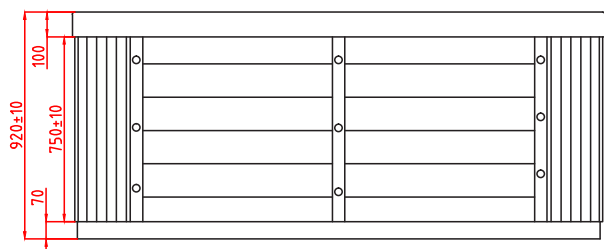

TORA

Item	name	number	Item	name	number
1	LX Whiripool Pump(LP300)	2	2	System	1
3	LX Circulate Pump(WTC50)	1	4	Air Blower	1
5	Ozoner Generator	1	6	LED Synchronizer	1
7	Drain	1	8	Cable Hole	1

Item	name	hole size	number	Item	name	hole size	number
1	2"directional jet	∅38	28	3	2.5"directional jet	∅46	9
7	3.5"double roto jet	∅65	14	12	air jet	∅30	8
13	200GPM suction	∅85	4	15	air regulator	∅44	3
16	water controler	∅56	1	17	LED light	∅95	1
18	water diverter	∅80	1	19	aromatherapy	∅44	1
20	TP500S panel	/	1	21	filter	/	1
23	water scape	∅38	3	24	Circulating nozzle	∅30	3
25	drain	∅32	1	26	Pop Up Speaker	/	2
28	Cup stand	∅66	2		Waterline LED lights	∅12	20