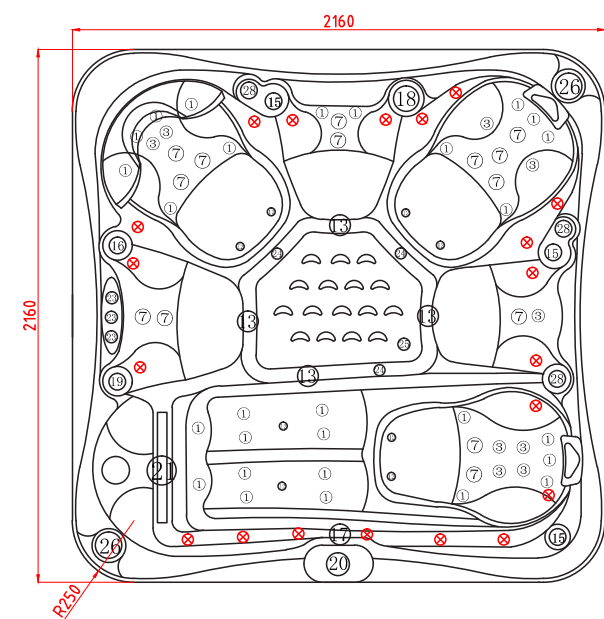

TORA

Item	name	number	Item	name	number
1	LX Whiripool Pump(LP300)	2	2	System	1
3	LX Circulate Pump(WTC50)	1	4	Air Blower	1
5	Ozoner Generator	1	6	LED Synchronizer	1
7	Drain	1	8	Cable Hole	1

Item	name	hole size	number	Item	name	hole size	number
1	2"directional jet	∅38	28	3	2.5"directional jet	∅46	9
7	3.5"double roto jet	∅65	14	12	air jet	∅30	8
13	200GPM suction	∅85	4	15	air regulator	∅44	3
16	water controler	∅56	1	17	LED light	∅95	1
18	water diverter	∅80	1	19	aromatherapy	∅44	1
20	TP500S panel	/	1	21	filter	/	1
23	water scape	∅38	3	24	Circulating nozzle	∅30	3
25	drain	∅32	1	26	Pop Up Speaker	/	2
28	Cup stand	∅66	2		Waterline LED lights	∅12	20