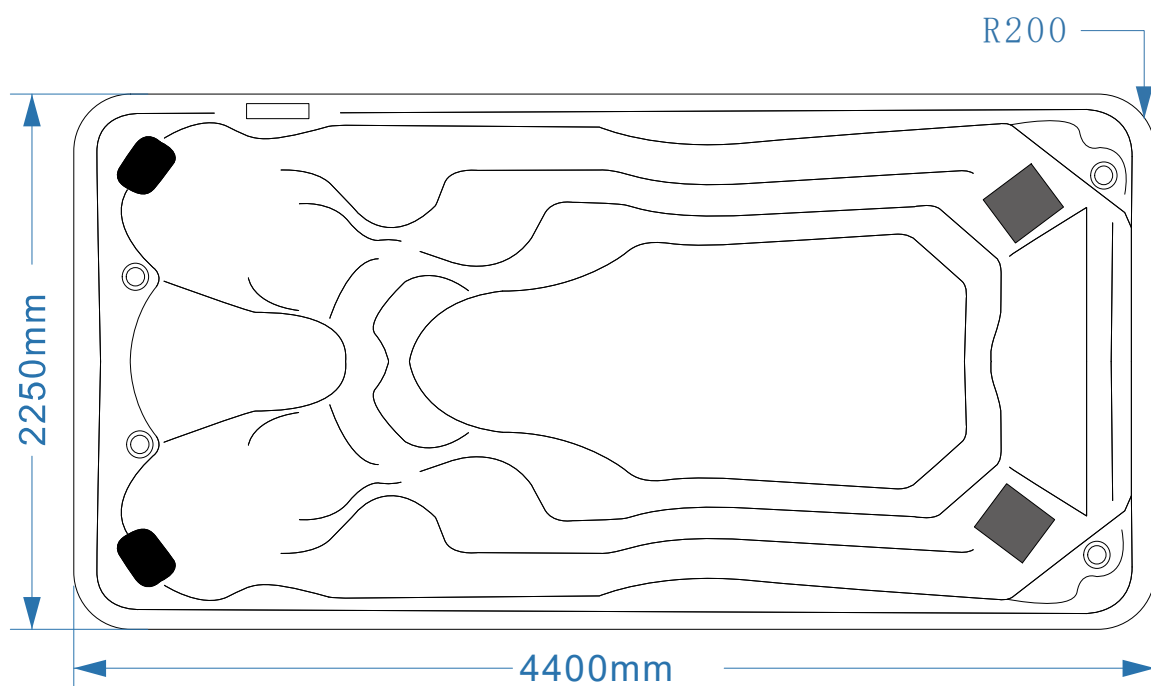

KRAKEN

COLLECTION SPA DE NAGE

KRAKEN

COLLECTION SPA DE NAGE

No.	Items	Part n°
①	 Controller Balboa BP6013G3	
②	 SPA circulation pump(DH1.0)	
③	 Massage pump :LP200	
④	 Massage pump :LP200	
⑤	 Massage pump :LP200	
⑥	 Massage pump :LP200	
⑦	 LED Synchronizer KLEDS-3(new one)	
⑧	 Ozone KOZG-1	
⑨	 PG head	
⑩	 Drainage	