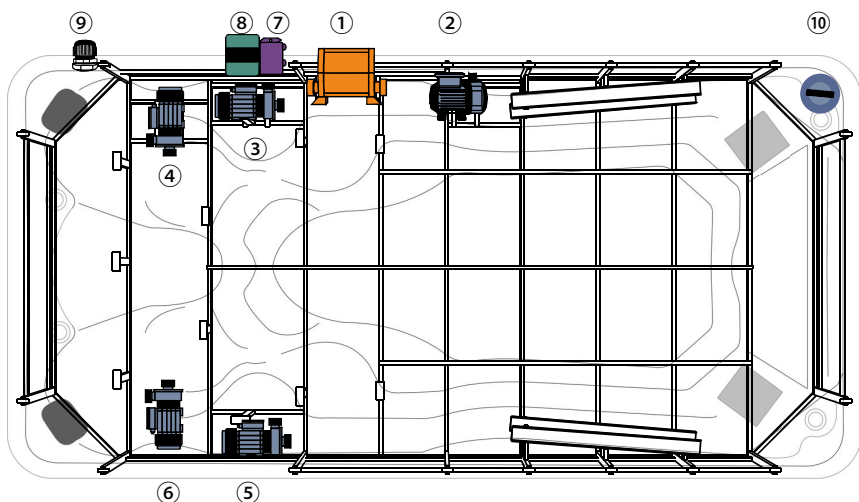

KRAKEN

COLLECTION SPA DE NAGE

KRAKEN

COLLECTION SPA DE NAGE

No.	Items	Part n°
①	 Controller Balboa BP6013G3	
②	 SPA circulation pump(DH1.0)	
③	 Massage pump :LP200	
④	 Massage pump :LP200	
⑤	 Massage pump :LP200	
⑥	 Massage pump :LP200	
⑦	 LED Synchronizer KLEDS-3(new one)	
⑧	 Ozone KOZG-1	
⑨	 PG head	
⑩	 Drainage	