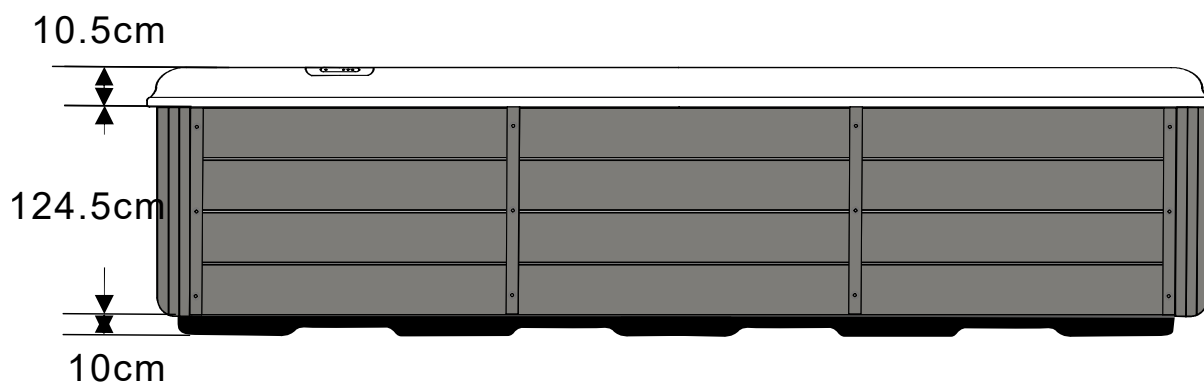

KRAKEN

COLLECTION SPA DE NAGE

KRAKEN

COLLECTION SPA DE NAGE

No.	Items	Part n°
①	 Controller Balboa BP6013G3	
②	 SPA circulation pump(DH1.0)	
③	 Massage pump :LP200	
④	 Massage pump :LP200	
⑤	 Massage pump :LP200	
⑥	 Massage pump :LP200	
⑦	 LED Synchronizer KLEDS-3(new one)	
⑧	 Ozone KOZG-1	
⑨	 PG head	
⑩	 Drainage	