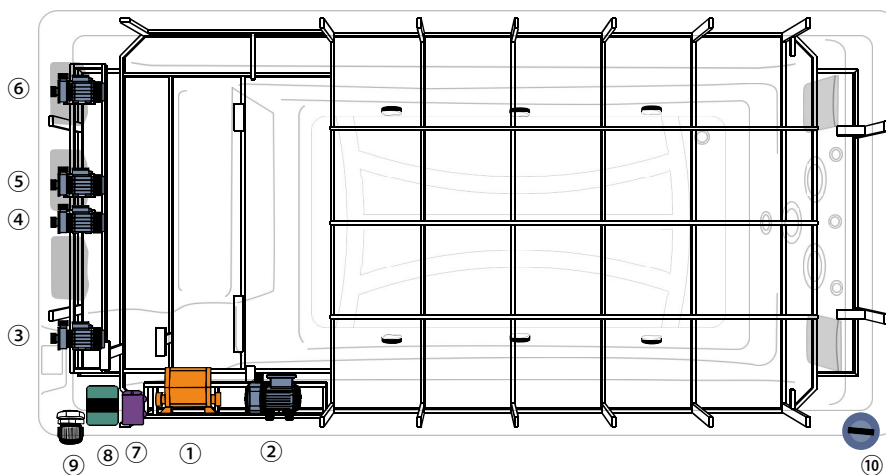

# MANEL

No.	Items	Part n°
①		Controller Balboa BP6013G3
②		SPA circulation pump(DH1.0)
③		Massage pump 1:LP200
④		Massage pump 2:LP200
⑤		Massage pump 3:LP300
⑥		Massage pump 4 : LP200
⑦		LED Synchronizer KLEDS-3(new one)
⑧		Ozone KOZG-1
⑨		PG head
⑩		Drainage