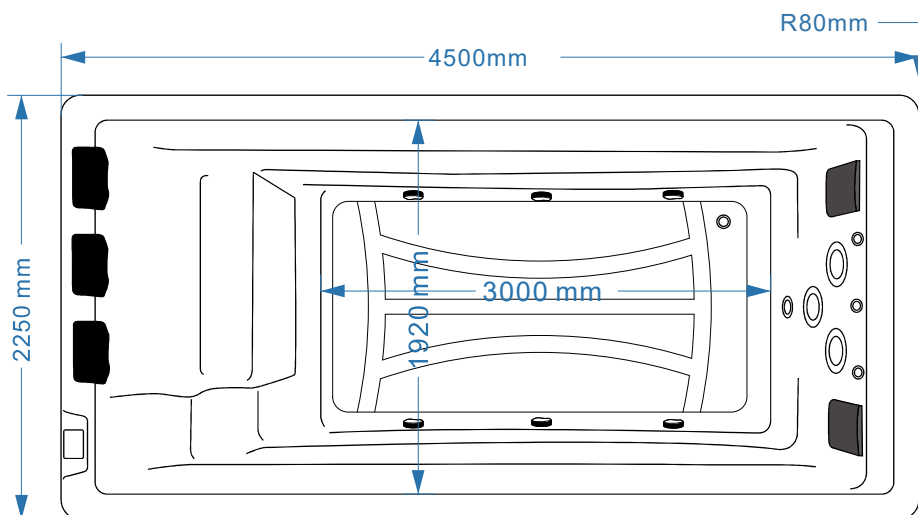

# MANEL

No.	Items	Part n°
①		Controller Balboa BP6013G3
②		SPA circulation pump(DH1.0)
③		Massage pump 1:LP200
④		Massage pump 2:LP200
⑤		Massage pump 3:LP300
⑥		Massage pump 4 : LP200
⑦		LED Synchronizer KLEDS-3(new one)
⑧		Ozone KOZG-1
⑨		PG head
⑩		Drainage